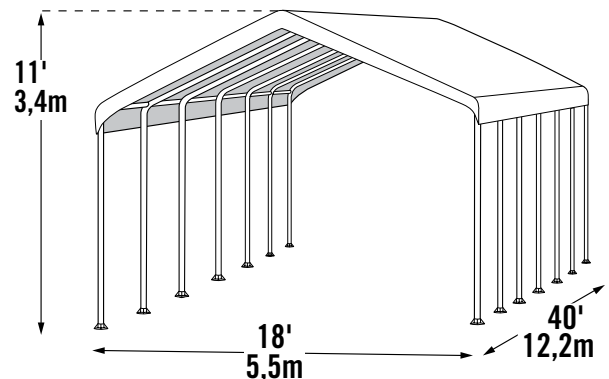

SUPER MAX™ Canopy Series

SUPER MAX™ Canopy 18 x 40 ft./ 5,5 x 12,2 m

Industrial Grade Shade. Ultra Wide Value.

- Ultra strong 2 in. / 5,1 cm diameter all steel white 14-leg frame.
- Dupont™ thermoset powder-coated finish applied after a proprietary 13 step surface preparation process prevents chipping, peeling, rust and corrosion.
- Quick and easy set-up with built-in slip together swedged tubing.
- Wide foot plates on every leg ensure easy access to secure anchor points.
- Fitted, fully valanced white polyethylene cover made with rip stop fabric.
- Cover is 100% waterproof, triple layer UV treated with added fade blockers, anti-aging and anti-fungal agents.
- Patented Twist Tite™ tensioning squares up frames and tightens down cover for a clean and finished look.

Great For:

Vehicle/SUV/boat storage, outdoor events, backyards, seasonal shade and protection.

Model #26764

Package Includes:

- (1) 18 x 40 ft. / 5,5 x 12,2 m 2 in. / 5,1 cm white steel frame
- (1) One-piece white cover
- Bungee cords
- (14) Foot plates
- Temporary anchors
- Easy step-by-step instructions

Packaging Specifications:

- Container Qty.: 130
- Total weight: 351.9 lbs. / 159,6 kg
- Box dimensions:
 - Box 1: 79.3 x 16.9 x 10.6 in.
201,4 x 42,9 x 26,9 cm
 - Box 2: 78.9 x 16.9 x 8.5 in.
200,4 x 42,9 x 21,6 cm