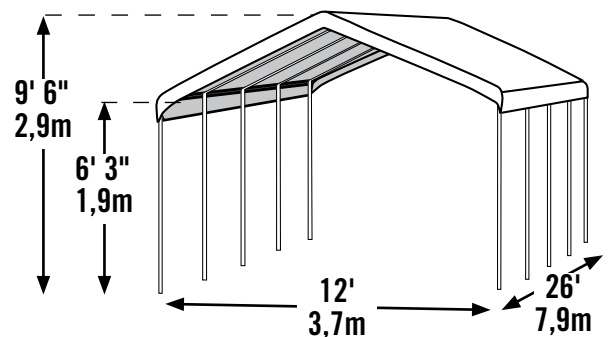

MAX AP™ Canopy Series Max AP™ SuperWide Canopy 12 x 26 ft. / 3,7 x 7,9 m

New Bolt Together Design. America's Best Value All Purpose Canopy.

- Heavy Duty 1-3/8 in. / 3,5 cm diameter all steel white 10-leg frame.
- Dupont™ thermoset powder-coated finish applied after a proprietary 13 step surface preparation process prevents chipping, peeling, rust and corrosion.
- Quick and easy set-up with built-in slip together swaged tubing.
- Wide foot plates on every leg ensure easy access to secure anchor points.
- Fitted, fully valanced white polyethylene cover made with rip stop fabric.
- Cover is 100% waterproof, triple layer UV treated with added fade blockers, anti-aging and anti-fungal agents.
- Patented Twist Tite™ tensioning squares up frames and tightens down cover for a clean and finished look.

Great For: Seasonal Shade and protection, backyard and special events, vendor or display canopy, camping, RVing, seasonal shade for vehicles, bulk storage.

Model #30777

Package Includes:

- (1) 12 x 26 ft / 3,7 x 7,9 m Steel frame - white
- (1) One-piece cover - white
- Bungee fasteners
- (10) Foot plates
- Temporary spike anchors
- Easy Step-by-Step Instructions

Packaging Specifications:

- Container qty: 336
- Total weight:
117 lbs. / 53,1 kg
- Box dimensions:
43.3 x 23.2 x 10.8 in.
110 x 59 x 27,5 cm